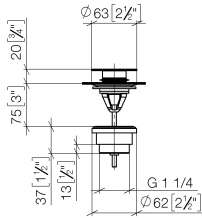

**Basin Waste with push fastening 1 1/4" - Dark Chrome**

IMO

10 125 970

Fits: IMO, LULU, MADISON, MEM, TARA,  
CL.1, LISSÉ, VAIA, META, CYO

	Dark Chrome	10 125 970-19
	Chrome	10 125 970-00
	Brushed Platinum	10 125 970-06
	Platinum	10 125 970-08
	Durabress (23kt Gold)	10 125 970-09
	Light Gold	10 125 970-26
	Brushed Light Gold	10 125 970-27
	Brushed Durabress (23kt Gold)	10 125 970-28
	Matte Black	10 125 970-33
	Platinum / Brushed Platinum	10 125 970-36
	Durabress / Brushed Durabress (23kt Gold)	10 125 970-38
	Brushed Bronze	10 125 970-42
	Brushed Champagne (22kt Gold)	10 125 970-46
	Champagne (22kt Gold)	10 125 970-47
	Brushed Chrome	10 125 970-93
	Brushed Dark Platinum	10 125 970-99

## Basin Waste with push fastening 1 1/4" - Dark Chrome

---

IMO

10 125 970

Only suitable for basins with an overflow.

10 125 970

mm [inches]

10 125 970